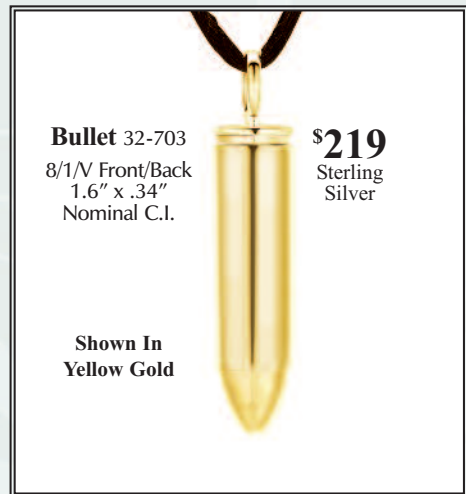

\$179
Sterling Silver

Bullet 32-703
8/1/V Front/Back
1.6" x .34"
Nominal C.I.

\$219
Sterling Silver

Shown In
Yellow Gold

"I loved the unique design of the Ribbon Heart pendant because it exemplified my mother's extraordinary personality. She had a passion for life and loving others, and this pendant embodies that zeal."