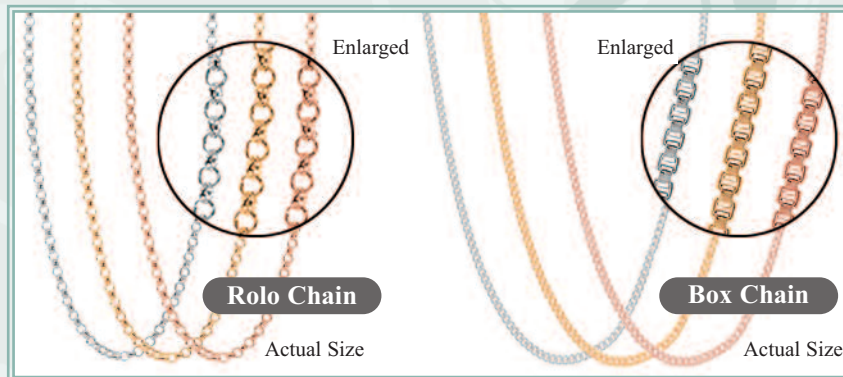

BOX CHAIN

Width: 1.2mm

32-500 Sterling Silver

Available Lengths (Inches):

16 18 20 24

$24 $28 $30 $34

32-500 Gold Filled

Available Lengths (Inches):

16 18 20 24

$46 $54 $58 $74

32-500 Rose Gold Filled

Available Lengths (Inches):

16 18 20

$60 $66 $74