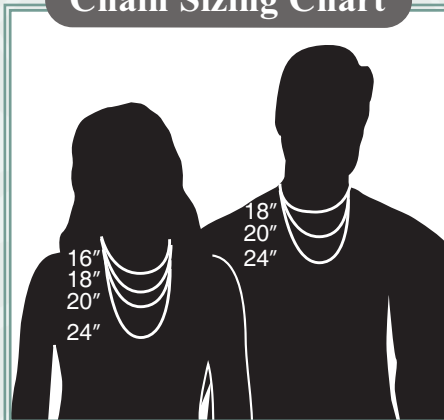

Chain Sizing Chart

14K ROLO CHAIN - Width: 0.9mm

32-511 White Gold

Available Lengths (Inches):

16 18 20

$296 $336 $366

32-511 Yellow Gold

Available Lengths (Inches):

16 18 20

$296 $332 $370

32-511 Rose Gold

Available Lengths (Inches):

16 18 20

$192 $214 $238

14K BOX CHAIN - Width: 0.5mm

32-510 White Gold

Available Lengths (Inches):

16 18 20

$162 $166 $192

32-510 Yellow Gold

Available Lengths (Inches):

16 18 20

$160 $164 $190

32-510 Rose Gold

Available Lengths (Inches):

16 18 20

$146 $168 $176