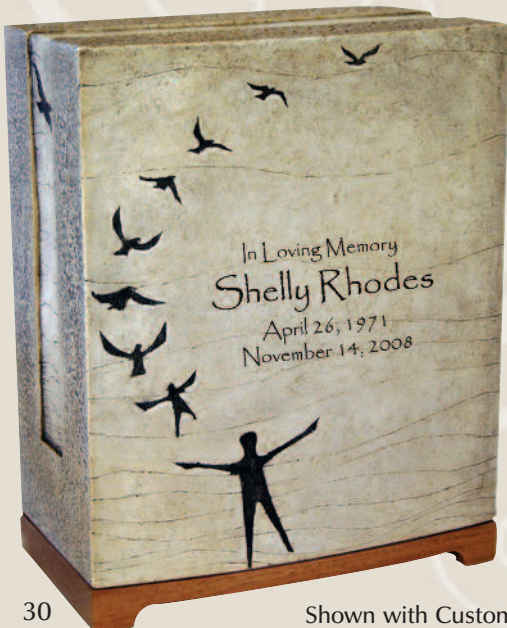

\$177

30-R-1001

8.25" W x 5" D x 10.25" H
200 C.I., 12 LBS.

 Custom Text Engraving Additional
*Front or Back

\$583

Shown with Custom Engraving

30-R-2001

A large Keepsake, that functions as a candle holder. 5.5" W x 5" H x 3.75" D. 12 C.I., 6 LBS.