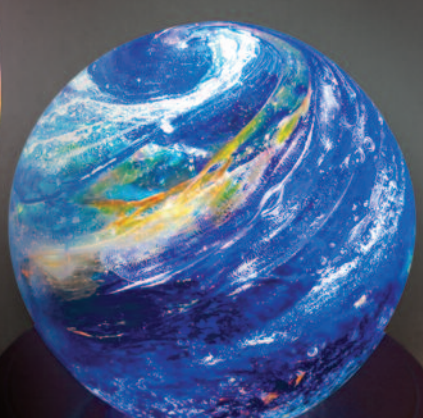

Colors will vary on each unique piece.