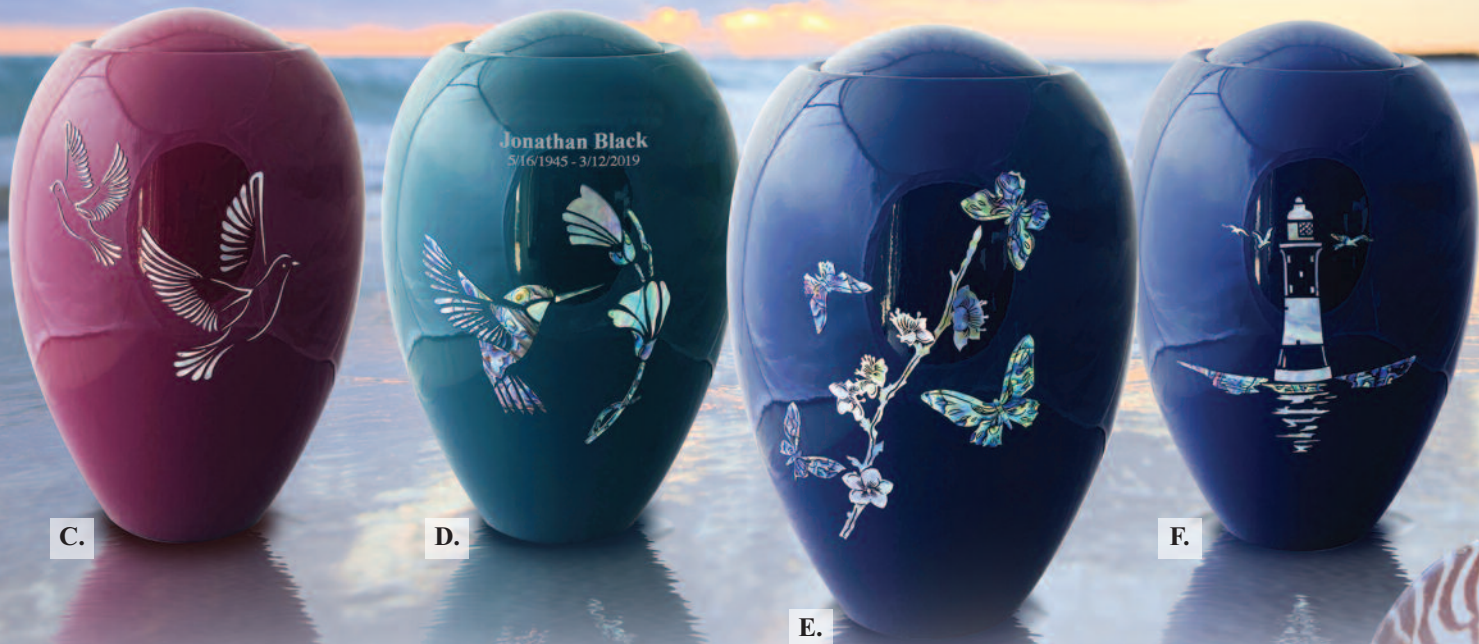

Elegant Designs

Perfect for any Home

Shell Art Series

These elegant round urns feature a beautiful motif with an ornate mother of pearl inlay design that complements the bold colors. Made of fiberglass and resin, these unique urns are a beautiful and unique way to memorialize a loved one. 10.25" H x 7" Dia. 220 C.I.

Custom Text Engraving Additional Front Only - 2 Lines

$279

A. Navy Night Sky 30-I-124

B. Green Tree of Life 30-I-125

C. Burgundy Doves 30-I-120

D. Green Hummingbirds 30-I-123

E. Blue Butterfly 30-I-122

F. Blue Lighthouse 30-I-121

C.

D.

E.

F.

Shell Art Series Keepsakes

Custom Text Engraving Additional *Back Only - 3 Lines

These elegant keepsakes complement the full size urns. 4" H x 2.9" Dia.; 8 C.I.

$129

A. Navy Night Sky 30-I-224

B. Green Tree of Life 30-I-225

C. Burgundy Doves 30-I-220

D. Green Hummingbirds 30-I-223

E. Blue Butterfly 30-I-222

F. Blue Lighthouse 30-I-221