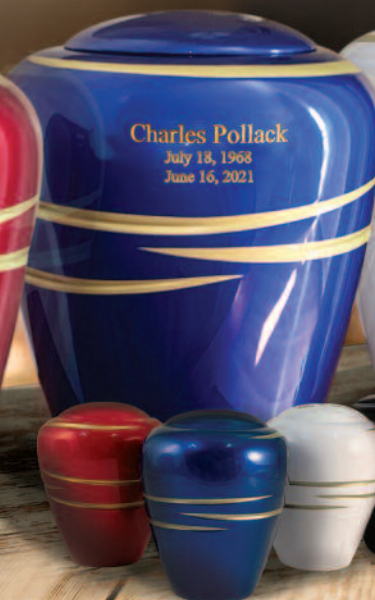

Charles Pollack
July 18, 1968
June 16, 2021