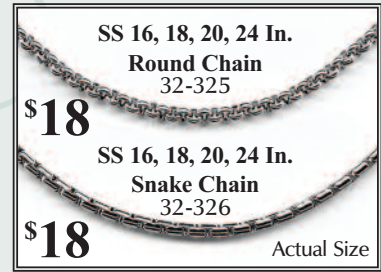

Stainless Steel Chains

SS Eternal Rings

32-303 - *5/1
.76" x .88"

SS Angel Heart Wings

32-346 - *3/1
1" x .97"

SS Paw

32-391 - *8/4
.98" x .79"

SS Filigree Dad