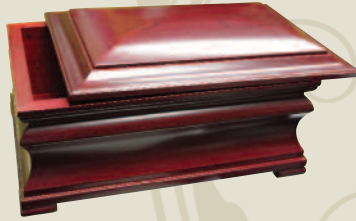

Wood Collection

The Presidential Urn

These exquisite single and companion urns are solid wood urns with manufactured wood bottoms, and feature a sliding top. The Presidential is one of the most beautiful wood urns available today.

The Presidential 30-Y-009

Solid Wood Urn with manufactured wood bottom.
12" W x 8.25" D x 7.25" H, 250 C.I.

- Stock or Custom Engraving Additional
  *Top Only - 3 Lines
- Photo Painting Additional - *Top Only
- Photo Engraving Additional - *Top Only

Sliding Top

$348

The Presidential Companion 30-Y-1001

Solid Wood Urn with manufactured wood bottom.
15.75" W x 10.75" D x 7.25" H, 220 C.I. each side

- Stock or Custom Engraving Additional
  *Top Only - 4 Lines
- Photo Painting Additional - *Top Only
- Photo Engraving Additional - *Top Only