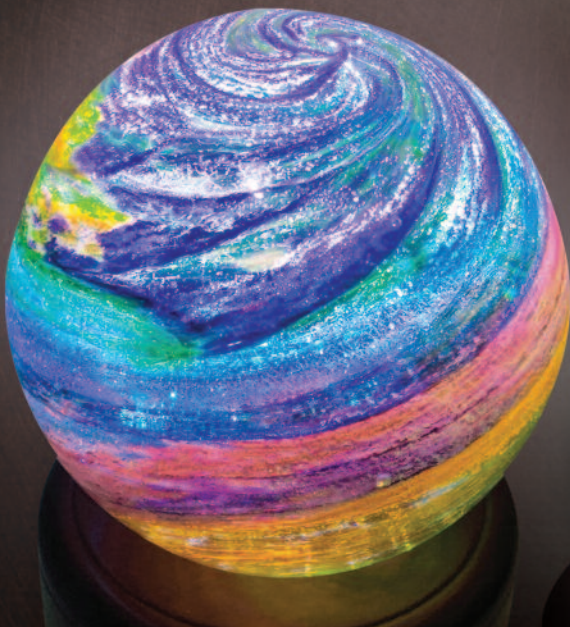

Standing Forever Heart 96-015 $239

Keep your loved ones close to your heart forever with this attractive free-standing memorial.

Approximately 2.75" Wide
Standing Forever Heart
Shown in Infinity.

Side flattened to allow heart to stand freely