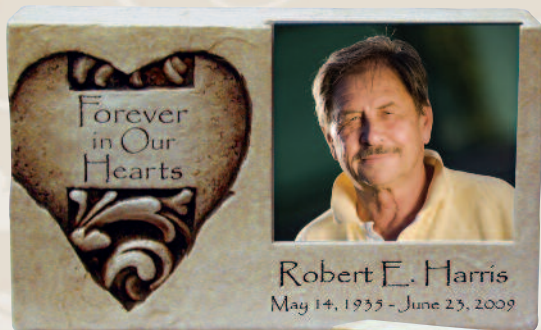

\$515

Back Design

30-R-4002

Cultured stone keepsake with a 4" x 3.5" plexiglass photo slot.

8.5" W x 2.375" D x 5" H, 1 C.I., 6LBS.

Custom Text Engraving Additional
 *Front - 2 Lines

\$177

***NOT FOR OUTSIDE USE.**